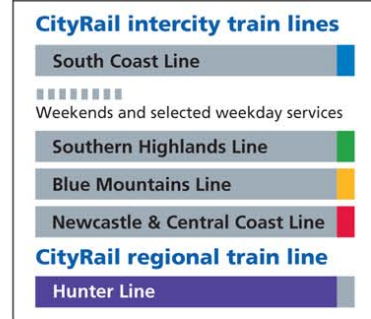

CityRail network

Includes South West rail link - under construction

© Copyright RailCorp August 2010

www.cityrail.info
 Transport Info 131 500