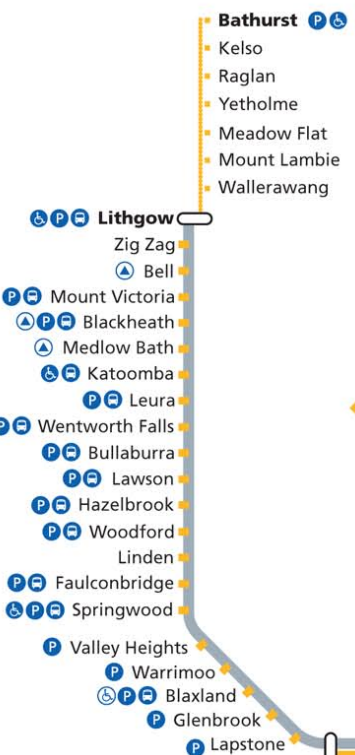

CityRail network

Includes South West rail link - under construction

© Copyright RailCorp August 2010

www.cityrail.info
 Transport Info 131 500