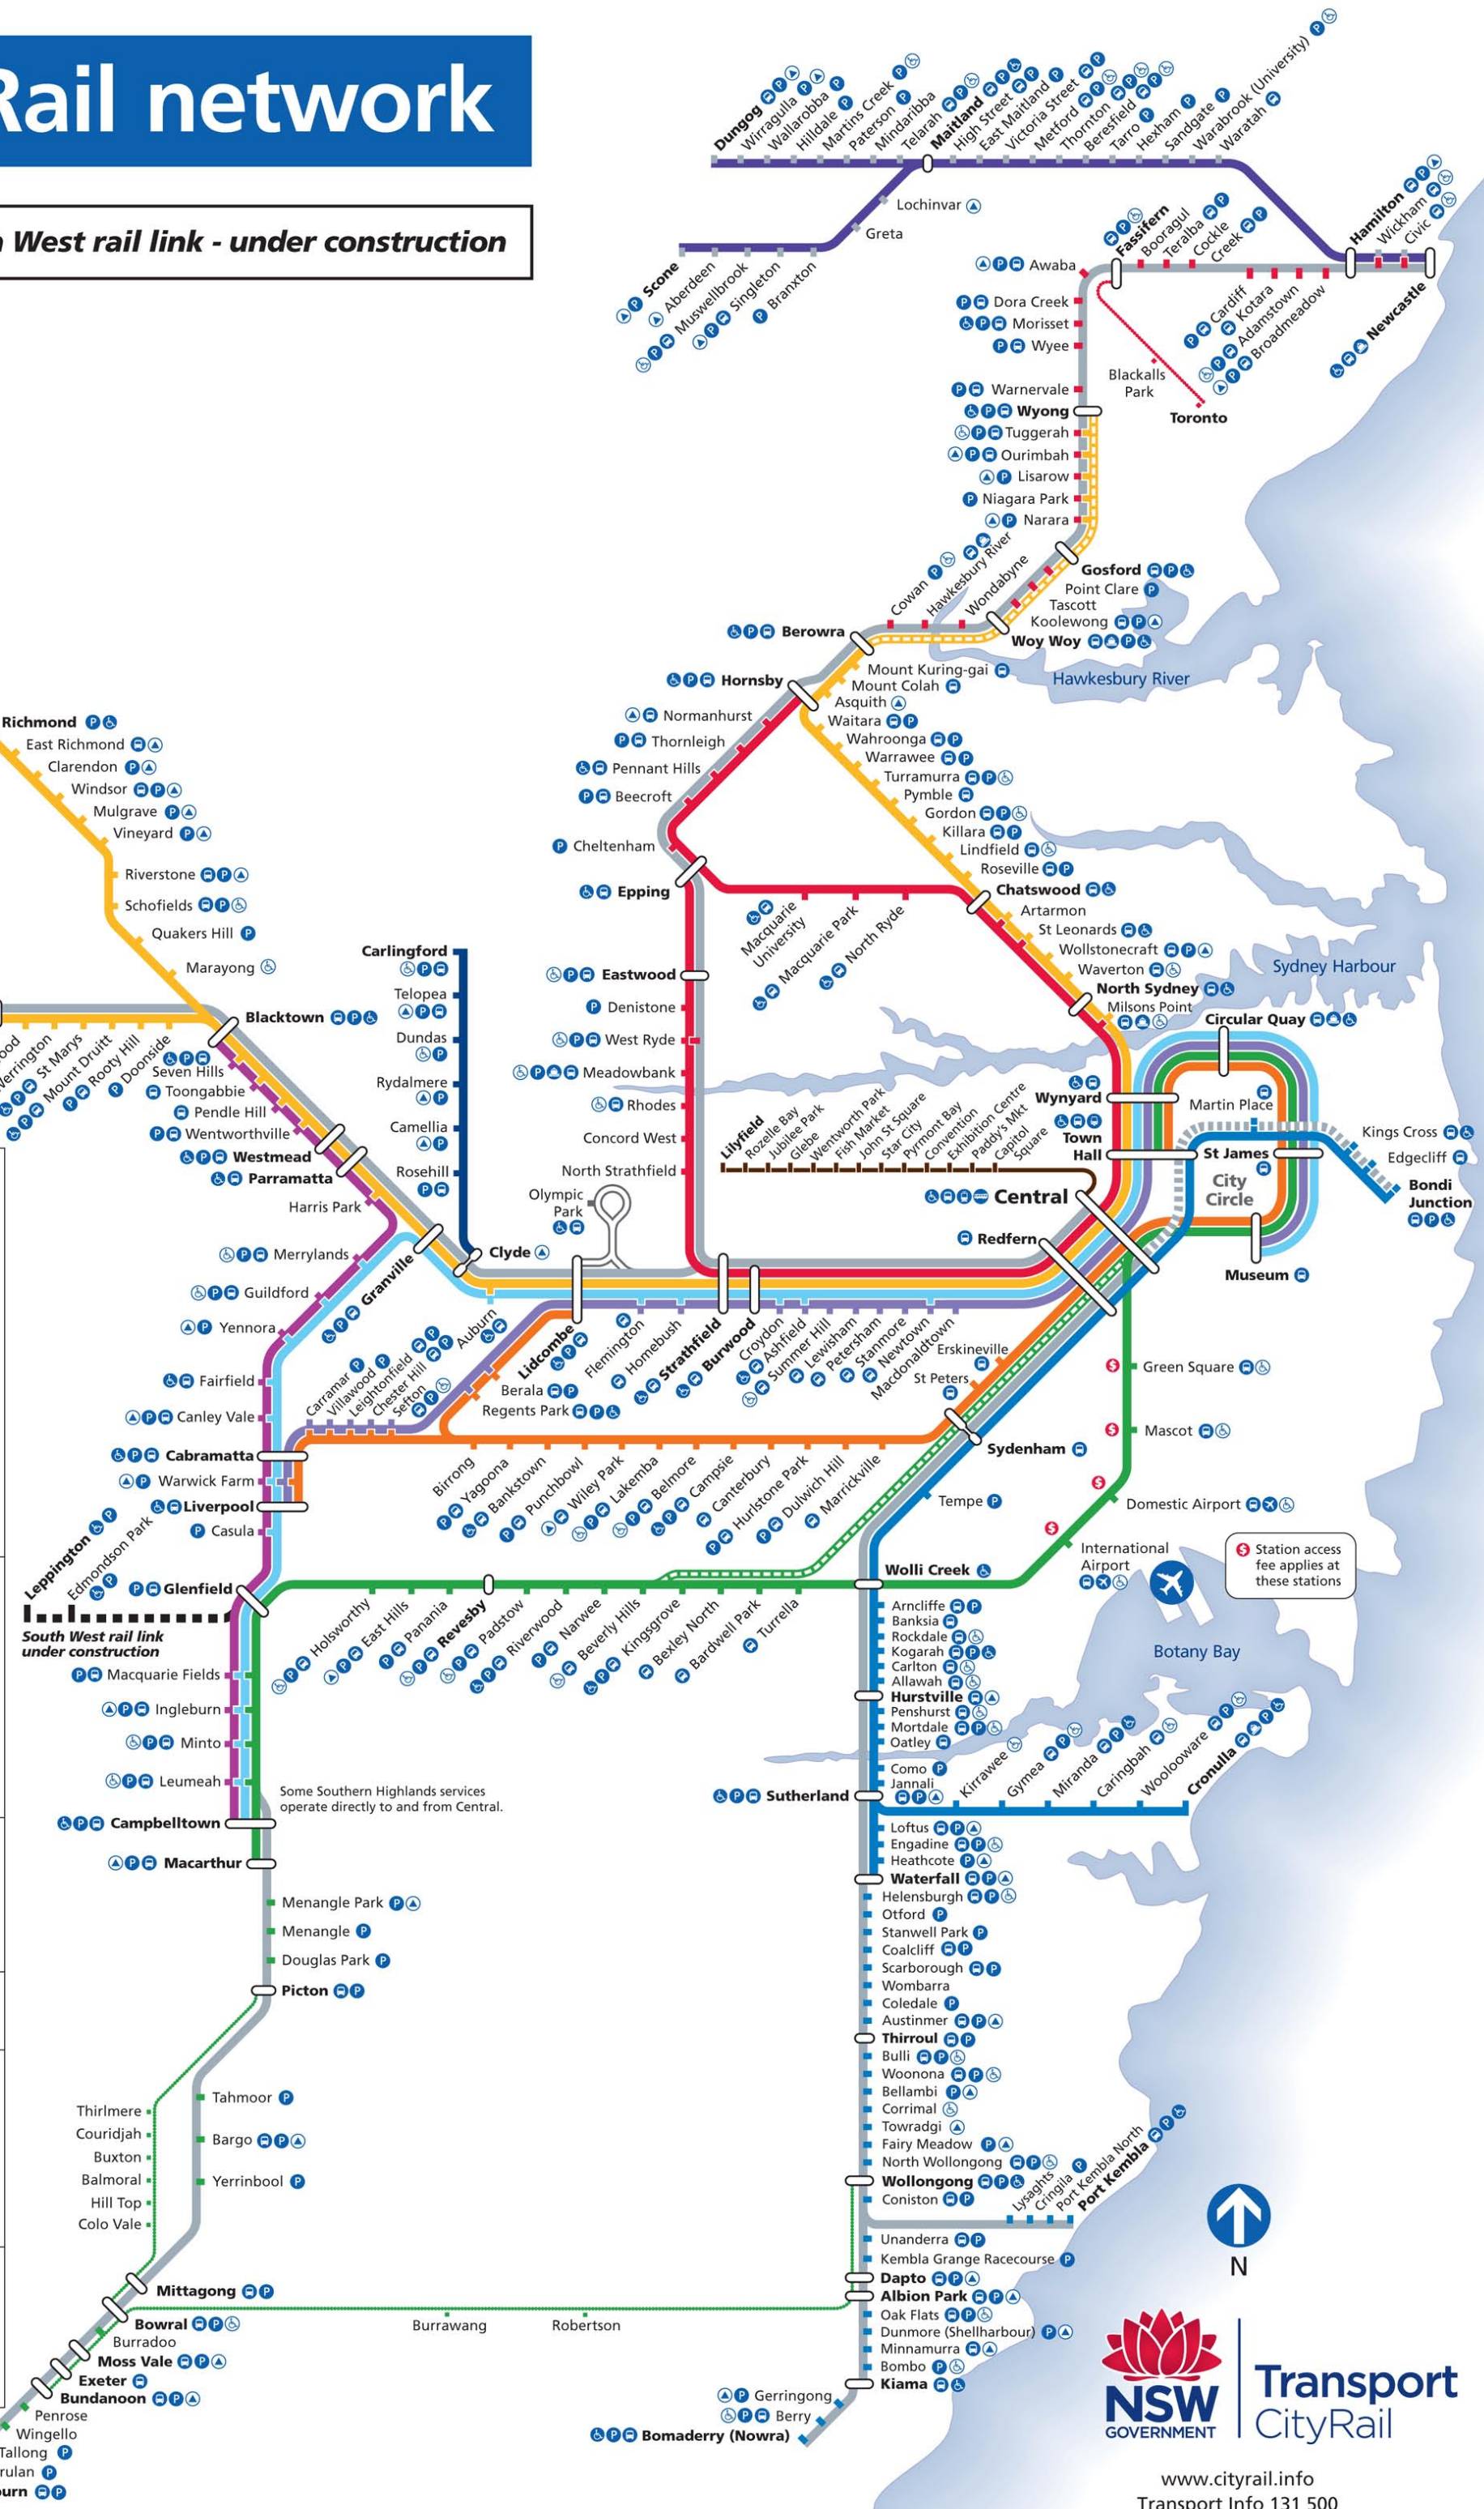

CityRail network

Includes South West rail link - under construction

© Copyright RailCorp August 2010

www.cityrail.info
 Transport Info 131 500